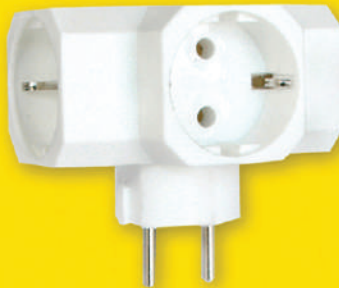

STANDARD &
NEW GEE
SERIES

STANDARD SERIES

ARTICLE 6611 6A 250V~
Single Switch
For Flush Mounting
Color : Cream

ARTICLE 6612 6A 250V~
Double Switch
For Flush Mounting
Color : Cream

ARTICLE 6613 6A 250V~
Triple Switch
For Flush Mounting
Color : Cream

ARTICLE 6100 16A 250V~
Socket Outlet with earth
For Flush Mounting
Color : Cream

ARTICLE 6122 16A 250V~
Socket Outlet with earth &
Hinged Cover
For Flush Mounting
Color : Cream

ARTICLE 13410 16A 250V~
Two Pole Plug Coupler With Earth
Color : White

ARTICLE 13310 16A 250V~
Two Pole Plug With Earth
Color : White

ARTICLE 13312 16A 250V~
Two Pole Plug With Earth
Color : White

ARTICLE 13910 13A 250V~
Universal adaptor plug
Color : White - dark grey

ARTICLE 13830 10A 250V~
Three Way Adapter Plug With Earth
Color : White

NEW
PRODUCT

ART. 13840 10A 250V~
Four way adapter plug with earth
Color : White

ARTICLE 13311 10A 250V~
Plug switch with indicator lamp
Color : White - dark grey

ARTICLE 844 6A 250V~
Conversion Plug
Color : Black