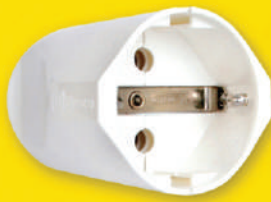

STANDARD &
NEW GEE
SERIES

STANDARD SERIES

ARTICLE 6611 6A 250V~
Single Switch
For Flush Mounting
Color : Cream

ARTICLE 6612 6A 250V~
Double Switch
For Flush Mounting
Color : Cream

ARTICLE 6613 6A 250V~
Triple Switch
For Flush Mounting
Color : Cream

ARTICLE 6100 16A 250V~
Socket Outlet with earth
For Flush Mounting
Color : Cream

ARTICLE 6122 16A 250V~
Socket Outlet with earth &
Hinged Cover
For Flush Mounting
Color : Cream

ARTICLE 13410 16A 250V~
Two Pole Plug Coupler With Earth
Color : White

ARTICLE 13310 16A 250V~
Two Pole Plug With Earth
Color : White

ARTICLE 13312 16A 250V~
Two Pole Plug With Earth
Color : White

ARTICLE 13910 13A 250V~
Universal adaptor plug
Color : White - dark grey

ARTICLE 13830 10A 250V~
Three Way Adapter Plug With Earth
Color : White

NEW
PRODUCT

ART. 13840 10A 250V~
Four way adapter plug with earth
Color : White

ARTICLE 13311 10A 250V~
Plug switch with indicator lamp
Color : White - dark grey

ARTICLE 844 6A 250V~
Conversion Plug
Color : Black