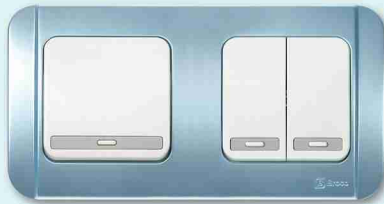

SINGLE SWITCH AND DOUBLE SWITCH
For flush mounting (include wall box)
Art. G26162 WID 10AX 250 V~