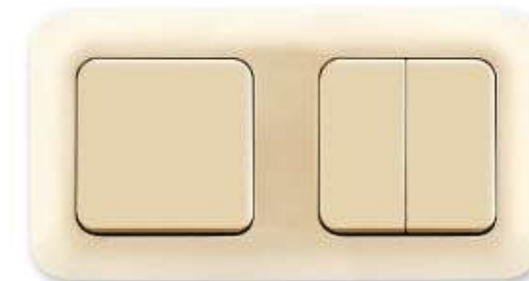

SOCKET OUTLET
(Flush mounting type)
Article 4151
16A 250V~
Colors : Cream & White

SINGLE SWITCH
(Flush mounting type)
Article 4161
10A 250V~
Colors : Cream & White

SINGLE NETWORK SOCKET OUTLET
Cat 5 (RJ45)
(Flush mounting type)
Article 4174
Colors : Cream & White

DOUBLE SOCKET OUTLET WITH EARTH
(Flush mounting type)
Article 15320
16A 250V~
Colors : Cream & White

SOCKET OUTLET WITH CHILD PROTECTION
(Flush mounting type)
Article 4154
16A 250V~
Colors : Cream & White

DOUBLE SWITCH
(Flush mounting type)
Article 4162
10A 250V~
Colors : Cream & White

ANTENNA SOCKET OUTLET
(Flush mounting type)
Article 4183
Colors : Cream & White

SINGLE SWITCH AND DOUBLE SWITCH
(For flush mounting type include wall box)
Article 426162 WID
10A 250V~
Colors : Cream & White

BRITISH STANDARD SOCKET OUTLET WITH CHILD PROTECTION
(Flush mounting type)
Article 4155
13A 250V~
Colors : Cream & White

SINGLE CHANGE OVER SWITCH
(Flush mounting type)
Article 4163
10A 250V~
Colors : Cream & White