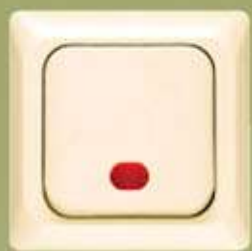

article A16LD/DND - MUR
10AX 250V~

DO NOT DISTURB SWITCH

article A163/DND
10AX 250V~

DO NOT DISTURB & MAKE UP ROOM INDICATOR

article A142
230V~

COLOR AVAILABLE

CREAM
(11)

WHITE
(55)

GANG COMBINATION

DOUBLE GANG

TRIPLE GANG

Broco Lugano series includes the standard switch types such as one way or two way circuit-switch, dimmer and socket outlets. Antenna and telephone socket outlets are also available to complete the range. All articles are supplied as complete unit, alternatively they can also be installed in 2 and 3 gang frames. Thus the basic technical requirements of domestic installation are met whilst all products are both reliable and aesthetically attractive.

SINGLE SWITCH

article A161
10AX 250V~

SINGLE SWITCH WITH INDICATOR LAMP

article A16C
10AX 250V~

SINGLE PUSH ON PUSH OFF SWITCH

article A167
10AX 250V~

INTERMEDIATE PUSH ON PUSH OFF SWITCH WITH INDICATOR LAMP