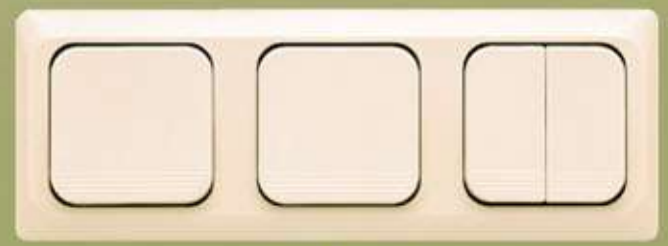

TRIPLE GANG

Broco Lugano series includes the standard switch types such as one way or two way circuit-switch, dimmer and socket outlets. Antenna and telephone socket outlets are also available to complete the range. All articles are supplied as complete unit, alternatively they can also be installed in 2 and 3 gang frames. Thus the basic technical requirements of domestic installation are met whilst all products are both reliable and aesthetically attractive.

www.brocoindustries.com