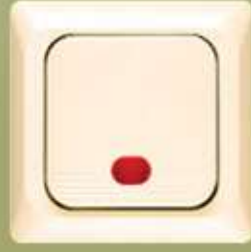

SINGLE PUSH ON PUSH OFF CHANGE OVER SWITCH WITH INDICATOR LAMP

SINGLE PUSH ON PUSH OFF SWITCH WITH INDICATOR LAMP

article A16A
10AX 250V~