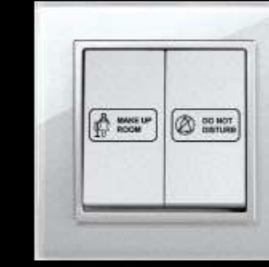

SOCKET OUTLET WITH HINGED COVER
For flush mounting 16A 250V~
Article No. H152

SINGLE SWITCH
For flush mounting 10AX 250V~
Article No. H161

DOUBLE CHANGE OVER SWITCH
For flush mounting 10AX 250V~
Article No. H164

INTERMEDIATE SWITCH
For flush mounting 10AX 250V~
Article No. H16G

DIMMER FOR INCANDESCENT LAMP WITH PUSH ON PUSH OFF SWITCH
For flush mounting 60 - 500W, 220V~
Article No. H191 (one way)
Article No. H191/2W (two way/change over)

DUAL TELEPHONE/ DUAL UNIVERSAL NETWORK SOCKET OUTLETS (RJ45/RJ12/RJ11)
For flush mounting
Article No. H176

ANTENNA SOCKET OUTLET FOR TV AND RADIO SINGLE USE
For flush mounting
Article No. H181

DO NOT DISTURB & MAKE UP ROOM SWITCH
For flush mounting 10AX 250V~
Article No. H16LD/DND-MUR