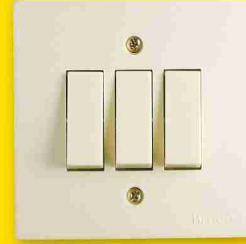

ARTICLE 16210 10AX 250V~
Single Switch
For Surface Mounting
Color : Cream

ARTICLE 16220 10AX 250V~
Double Switch
For Surface Mounting
Color : Cream

ARTICLE 15410 16A 250V~
Socket Outlet with earth
For Surface Mounting
Color : Cream

ARTICLE 15420 16A 250V~
Double Socket Outlet With Earth
For Surface Mounting
Color : Cream

ARTICLE 15211 10AX/6A 250V~
Universal Socket Outlet &
Single Switch For Surface Mounting
Color : Cream

ARTICLE 15210 6A 250V~
Universal Socket Outlet
For Surface Mounting
Color : Cream

ARTICLE 13311 10A 250V~
Plug switch with indicator lamp
Color : White - dark grey

STANDARD & NEW GEE SERIES

STANDARD SERIES

ARTICLE 6611 6A 250V~
Single Switch
For Flush Mounting
Color : Cream

ARTICLE 6612 6A 250V~
Double Switch
For Flush Mounting
Color : Cream

ARTICLE 6613 6A 250V~
Triple Switch
For Flush Mounting
Color : Cream

ARTICLE 6100 16A 250V~
Socket Outlet with earth
For Flush Mounting
Color : Cream

ARTICLE 1210 300W 250V~
Ceiling Lamp Holder
Color : Cream